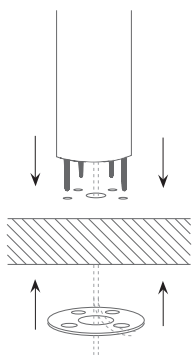

## Data sheet : Bouncepad Desk

The Bouncepad Desk is perfect for point-of-sale displays and counter tops. The screen is raised a short distance off the surface at an angle that invites customers to interact with content.

## Mounting Options

**Mount from below surface**  
Not suitable for surfaces thicker than 35 mm / 1 3/8"

**Mount from above surface**  
Suitable for all thicknesses.