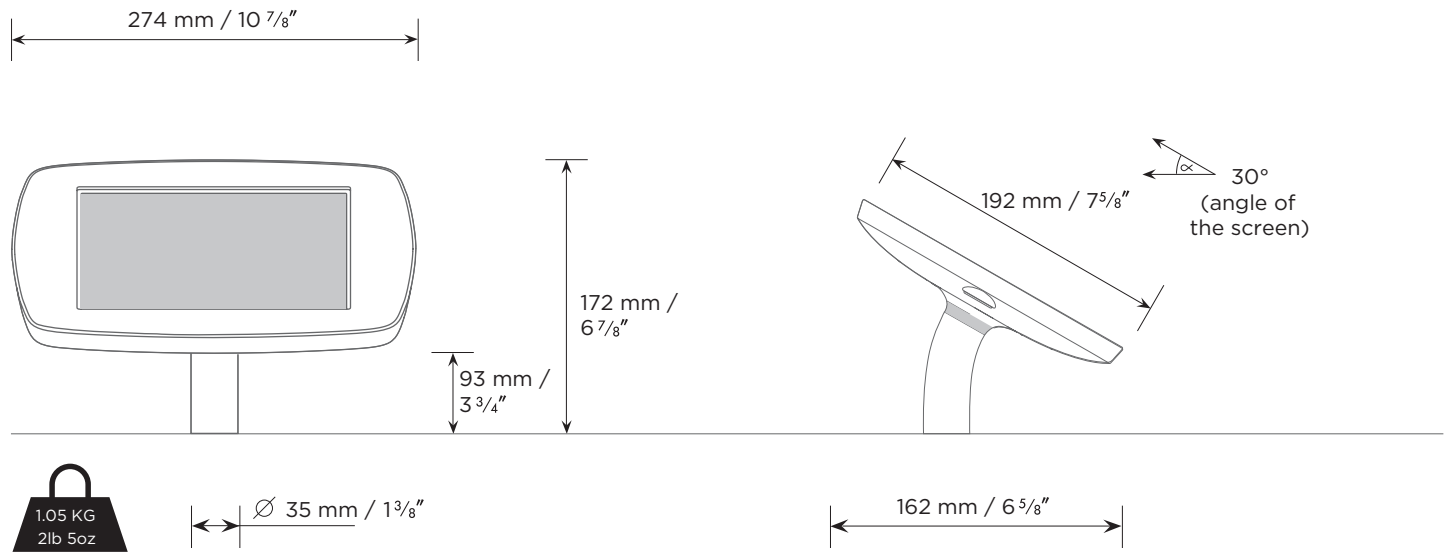

## Data sheet : Bouncepad Desk

The Bouncepad Desk is perfect for point-of-sale displays and counter tops. The screen is raised a short distance off the surface at an angle that invites customers to interact with content.

## Mounting Options

**Mount from below surface**  
Not suitable for surfaces thicker than 35 mm / 1 3/8"

**Mount from above surface**  
Suitable for all thicknesses.