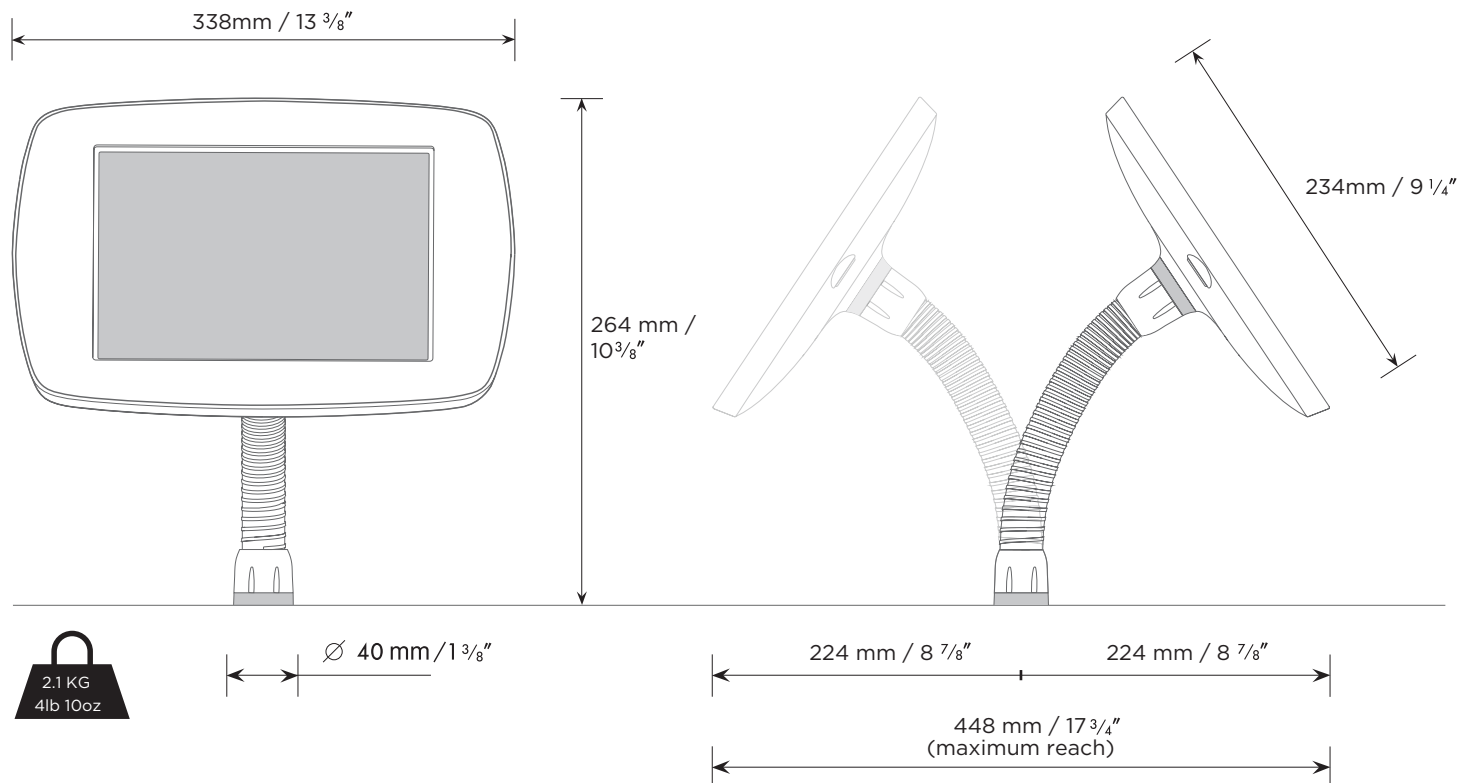

Data sheet : Bouncepad Flex

The Bouncepad Flex gives you the freedom to move the screen to any position and once released, your Bouncepad stays put. You can also easily twist the screen between landscape and portrait orientation.

Mounting Options

Mount from below surface
 Not suitable for surfaces thicker than 35 mm / 1 3/8"

Mount from above surface
 Suitable for all thicknesses.

Materials

Tablet case	PC/ABS
Faceplate	Stainless Steel (powdercoated)
Mounting arm	Brass and Aluminium lacquered
Mounting plate	Aluminium