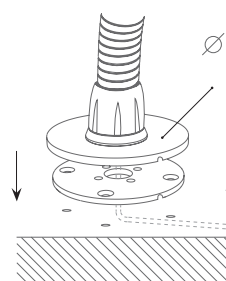

Data sheet : Bouncepad Flex

The Bouncepad Flex gives you the freedom to move the screen to any position and once released, your Bouncepad stays put. You can also easily twist the screen between landscape and portrait orientation.

Mounting Options

Mount from below surface
 Not suitable for surfaces thicker than 35 mm / 1 3/8"

Mount from above surface
 Suitable for all thicknesses.

Materials

Tablet case	PC/ABS
Faceplate	Stainless Steel (powdercoated)
Mounting arm	Brass and Aluminium lacquered
Mounting plate	Aluminium