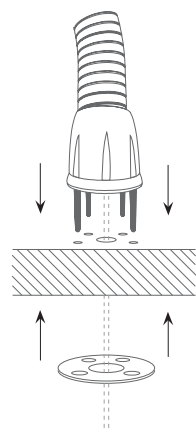

Data sheet : Bouncepad Flex

The Bouncepad Flex gives you the freedom to move the screen to any position and once released, your Bouncepad stays put. You can also easily twist the screen between landscape and portrait orientation.

Mounting Options

Mount from below surface
 Not suitable for surfaces thicker than 35 mm / 1 3/8"

Mount from above surface
 Suitable for all thicknesses.

Materials

Tablet case	PC/ABS
Faceplate	Stainless Steel (powdercoated)
Mounting arm	Brass and Aluminium lacquered
Mounting plate	Aluminium