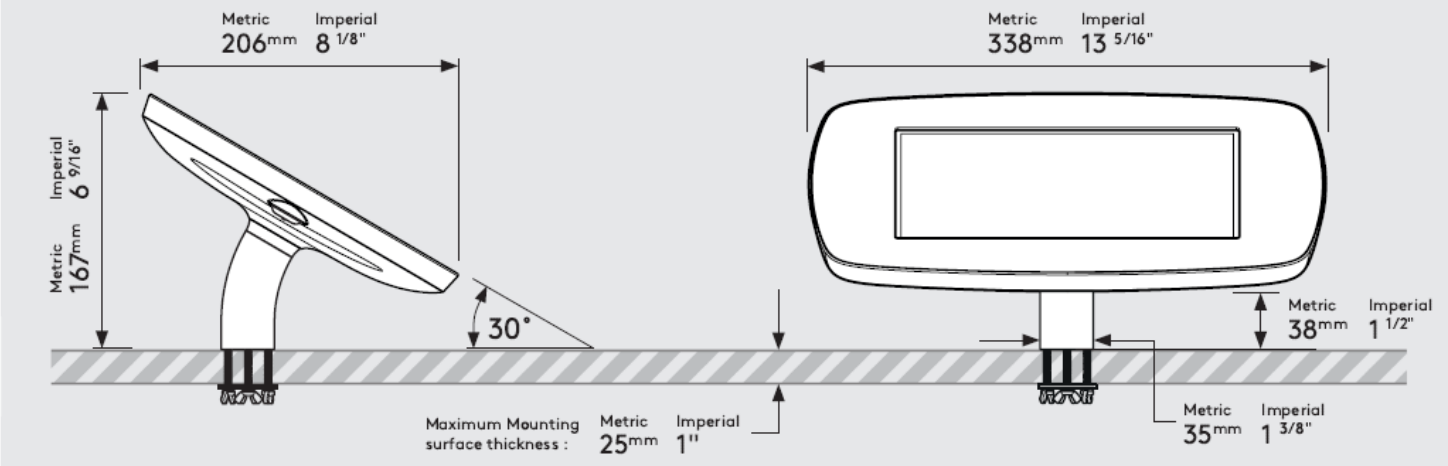

PRODUCT DATA SHEET - DESK (MAXI CASE)

Case:	Arm:	Mounting:	Packaged weight:	Colour:
Maxi	Desk	Fixing from below	2.07kg	White Black
		Fixing from Above		

Mounting:
Fixing from Below