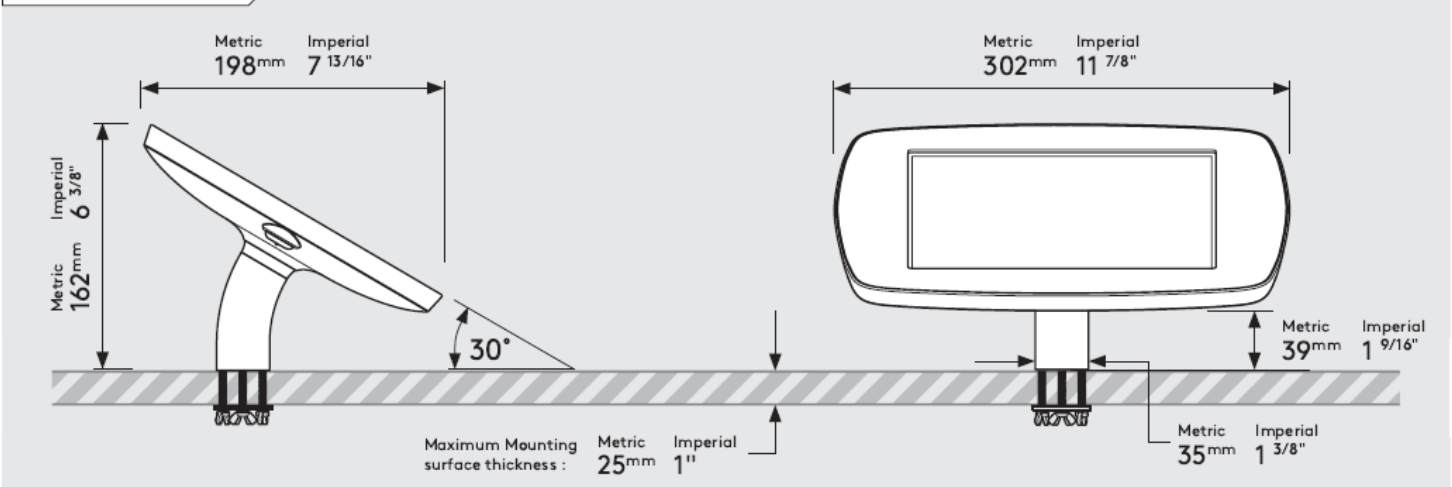

Bouncepad Desk

The Bouncepad Desk lies low on your surface and is positioned at the perfect angle for effortless interaction.

PRODUCT DATA SHEET - DESK (MIDI CASE)

Case:	Arm:	Mounting:	Packaged weight:	Colour:
Midi	Desk	Fixing from below	1.84kg	White Black
		Fixing from Above		

Mounting:
Fixing from Below

Mounting:
Fixing from Above