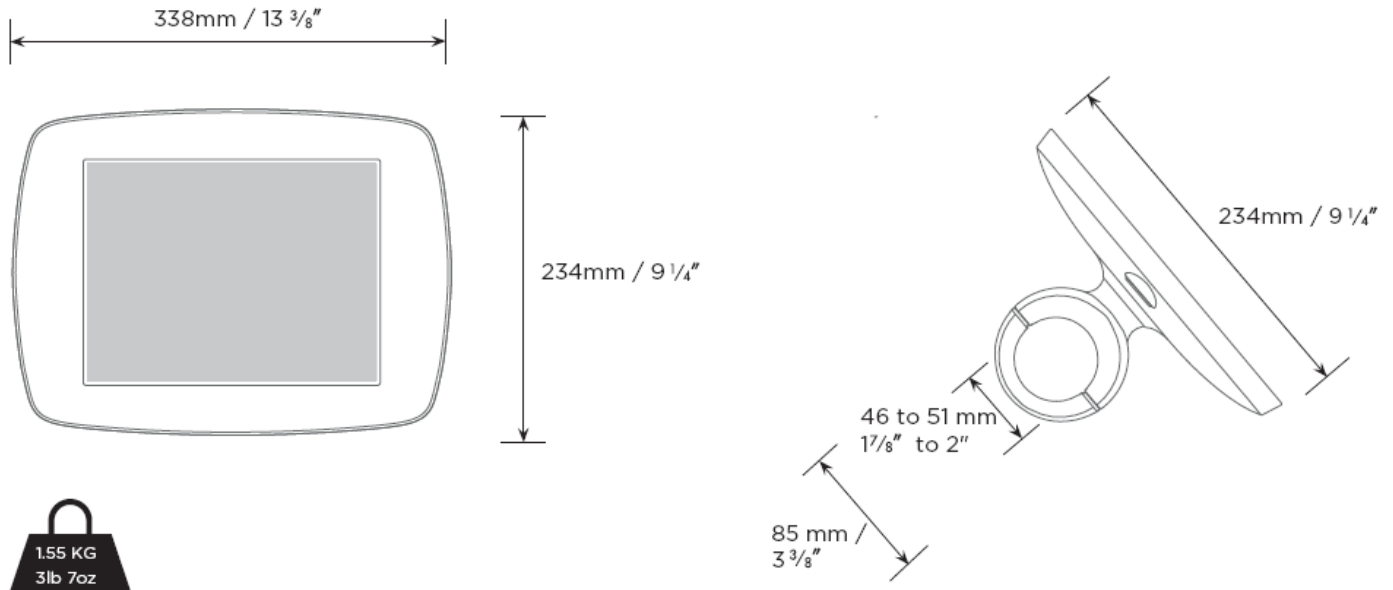

Bouncepad Rail

The Bouncepad Rail allows you to optimise your space and be even more creative about how you position your tablets when designing your interior from scratch.

PRODUCT DATA SHEET- RAIL (MAXI CASE)

Mounting Options