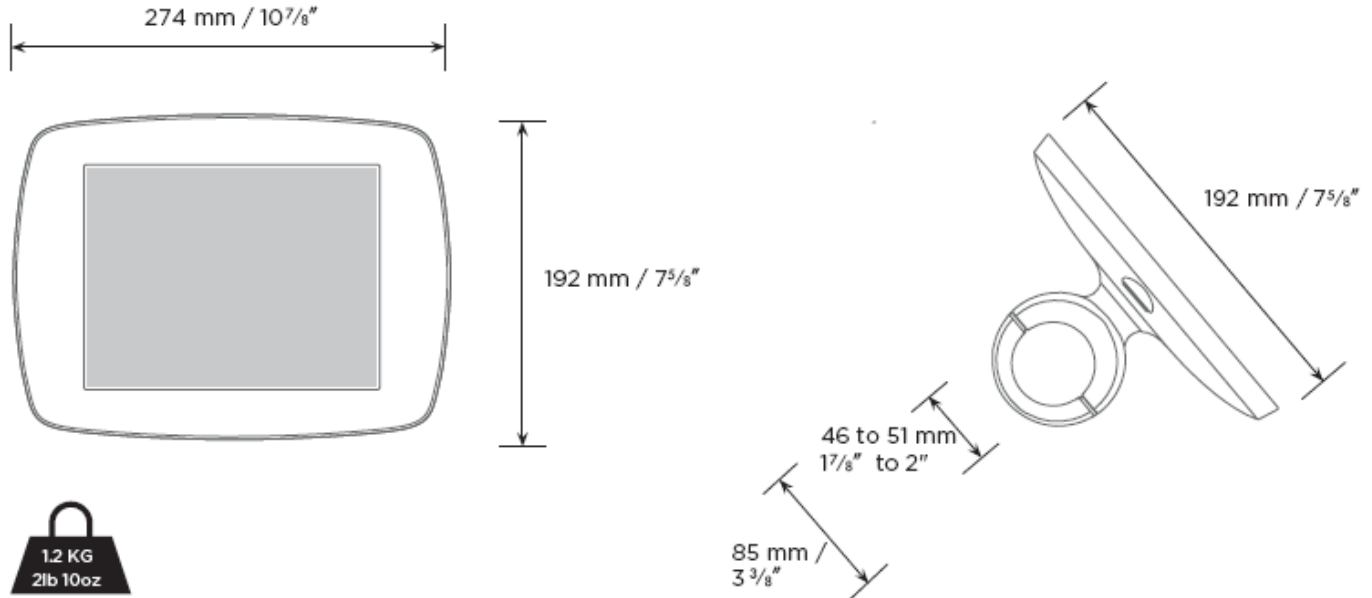

Bouncepad Rail

The Bouncepad Rail allows you to optimise your space and be even more creative about how you position your tablets when designing your interior from scratch.

PRODUCT DATA SHEET- RAIL (MINI CASE)

Mounting Options